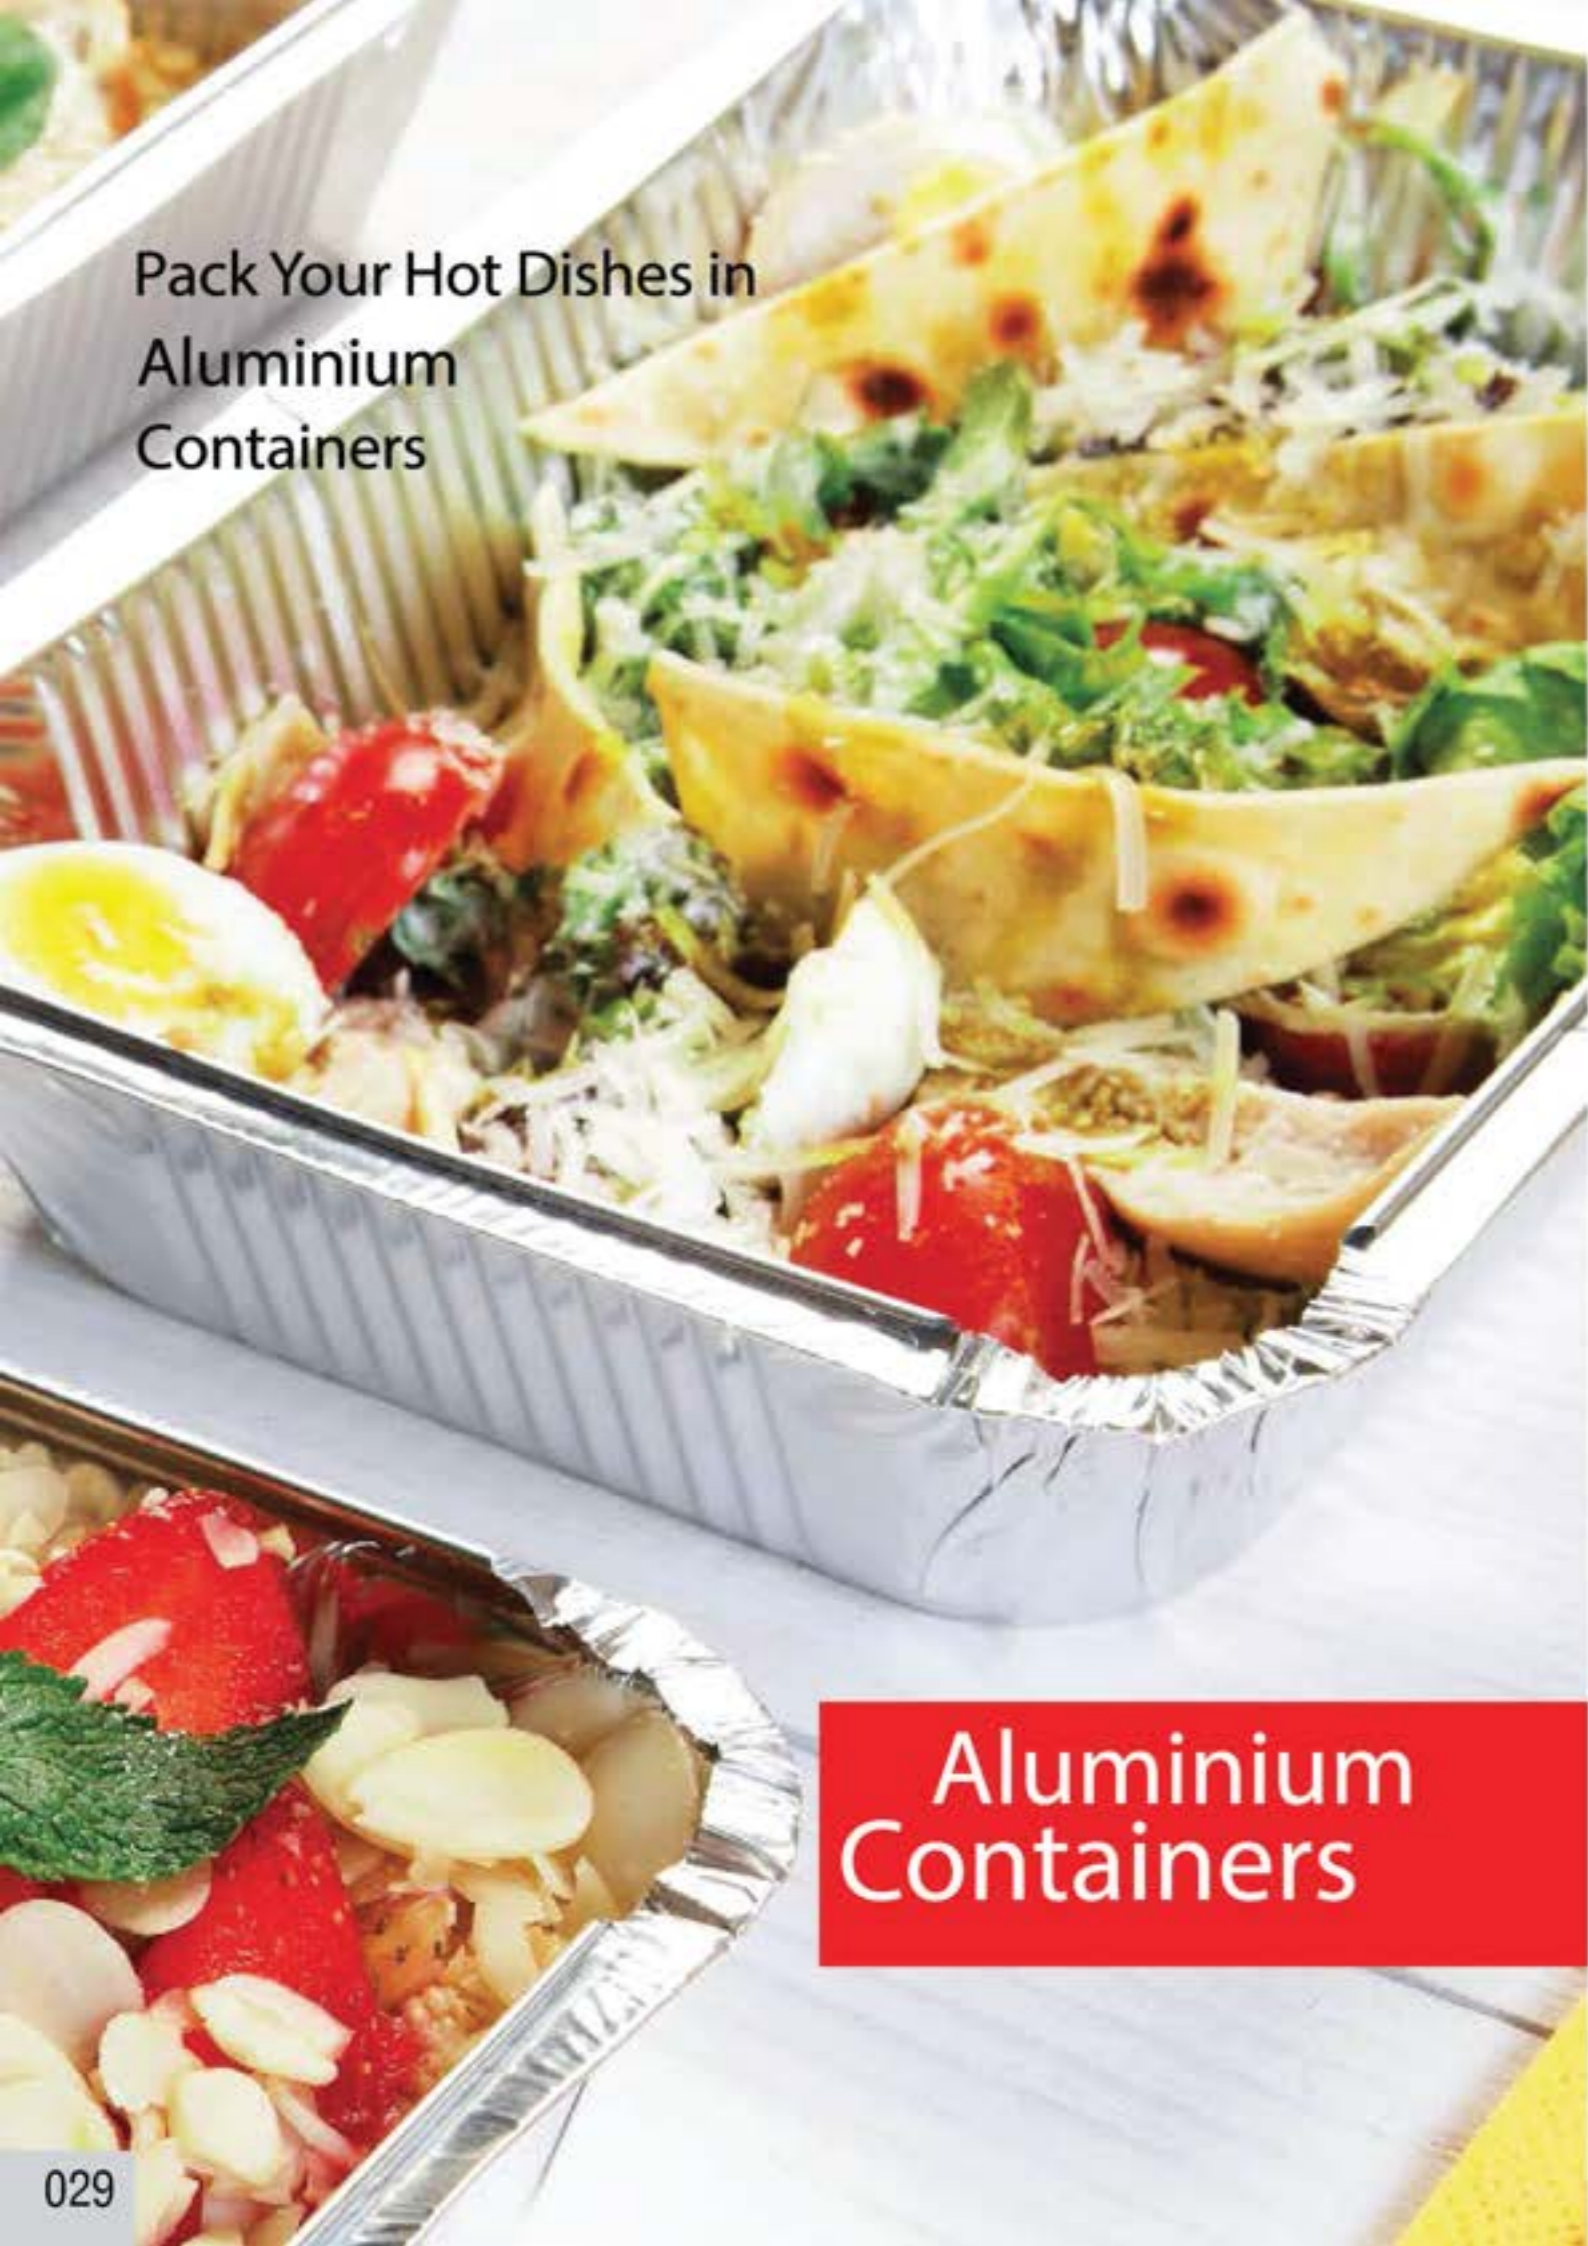

Pack Your Hot Dishes in Aluminium Containers

Aluminium Containers