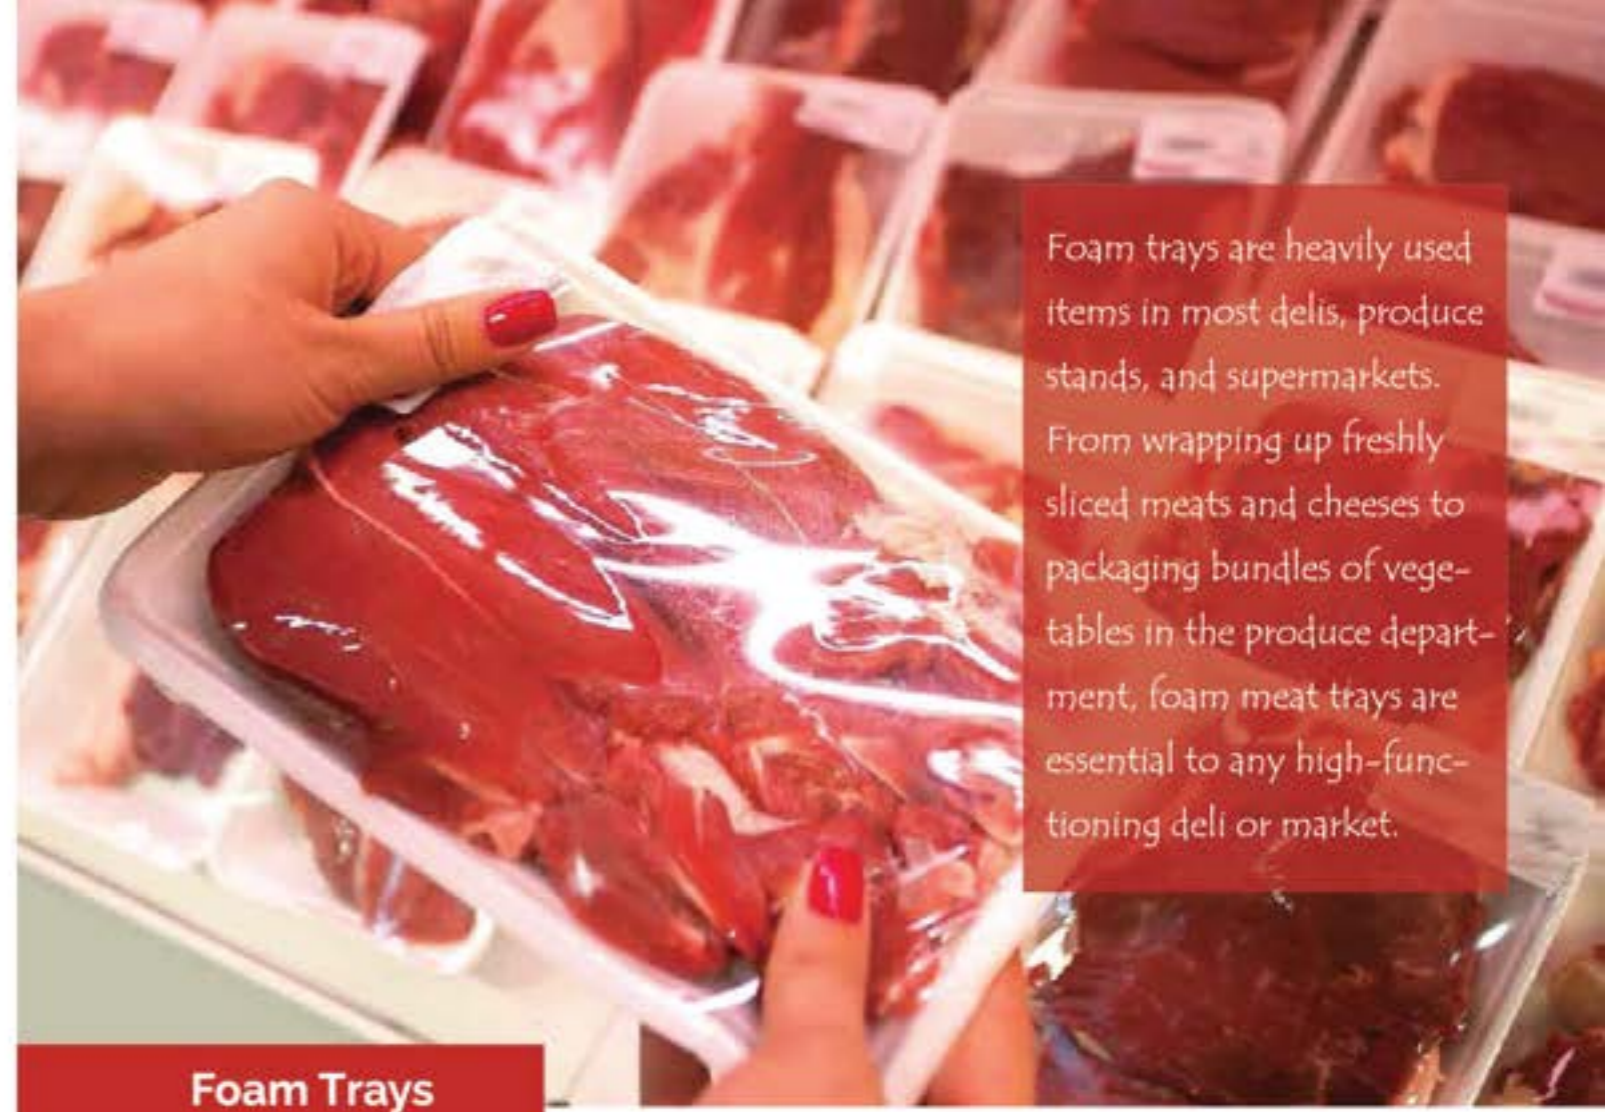

### Foam Plate Compartment

-   
**FP 10 3**  
**Foam Plate 10" 3 Compartment**  
 500 Pcs  
 X 254 mm
-   
**FP 10 4**  
**Foam Plate 10" 4 Compartment**  
 500 Pcs  
 X 254 mm

Foam trays are heavily used items in most delis, produce stands, and supermarkets. From wrapping up freshly sliced meats and cheeses to packaging bundles of vegetables in the produce department, foam meat trays are essential to any high-functioning deli or market.