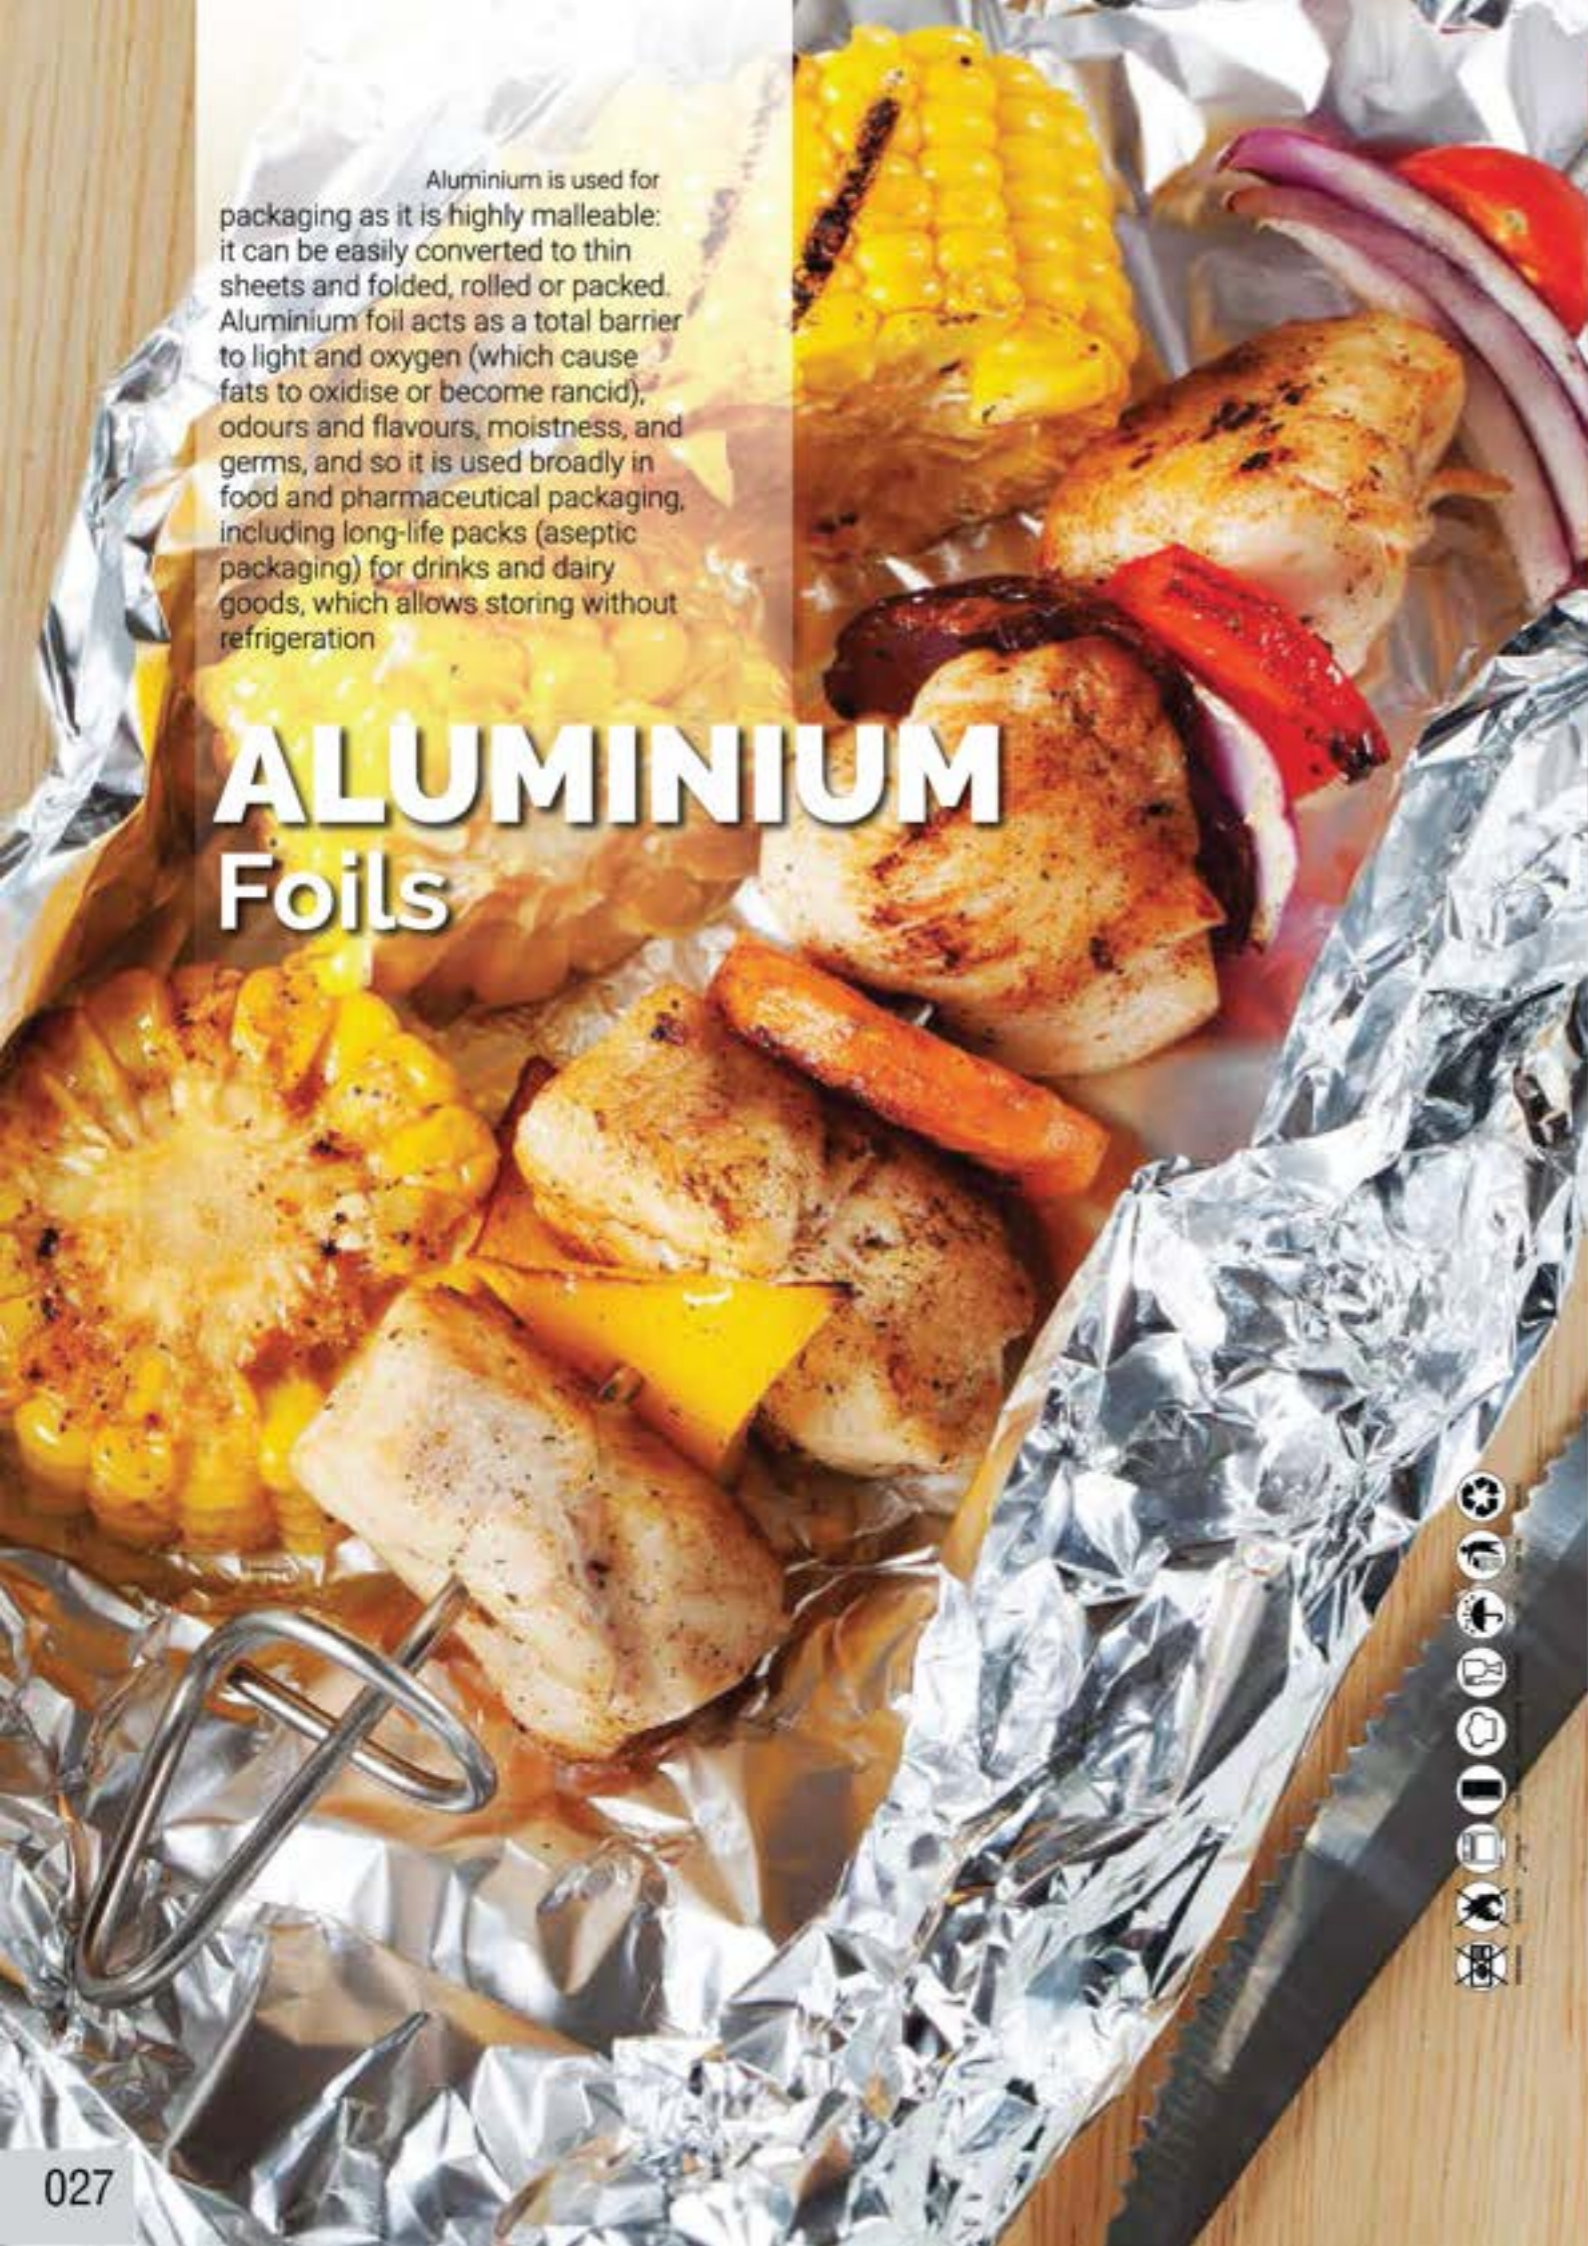

Aluminium is used for packaging as it is highly malleable: it can be easily converted to thin sheets and folded, rolled or packed. Aluminium foil acts as a total barrier to light and oxygen (which cause fats to oxidise or become rancid), odours and flavours, moistness, and germs, and so it is used broadly in food and pharmaceutical packaging, including long-life packs (aseptic packaging) for drinks and dairy goods, which allows storing without refrigeration

ALUMINIUM Foils

Available in Retail Pack

AF200 Aluminium Foil 200 Sq.Ft 1x12 Pcs /Ctn 247 x 185 x 330mm	AF30EC Aluminium Foil 30 cm - Economy 1 x 6 Pcs /Ctn 290 x 200 x 340mm	AF30150 Aluminium Foil 30 x 150 (1.8KG) 1 x 6 Pcs /Ctn 290 x 200 x 340mm
AF45EC Aluminium Foil 45 cm - Economy 1 x 6 Pcs /Ctn 289 x 197 x 487mm	AF45300 Aluminium Foil 45 x 300 (2.5KG) 1 x 6 Pcs /Ctn 290 x 200 x 340mm	AF37.5 Aluminium Foil 37.5 Sq.Ft 1 x 24 Pcs /Ctn 45cm x 3.75mtr