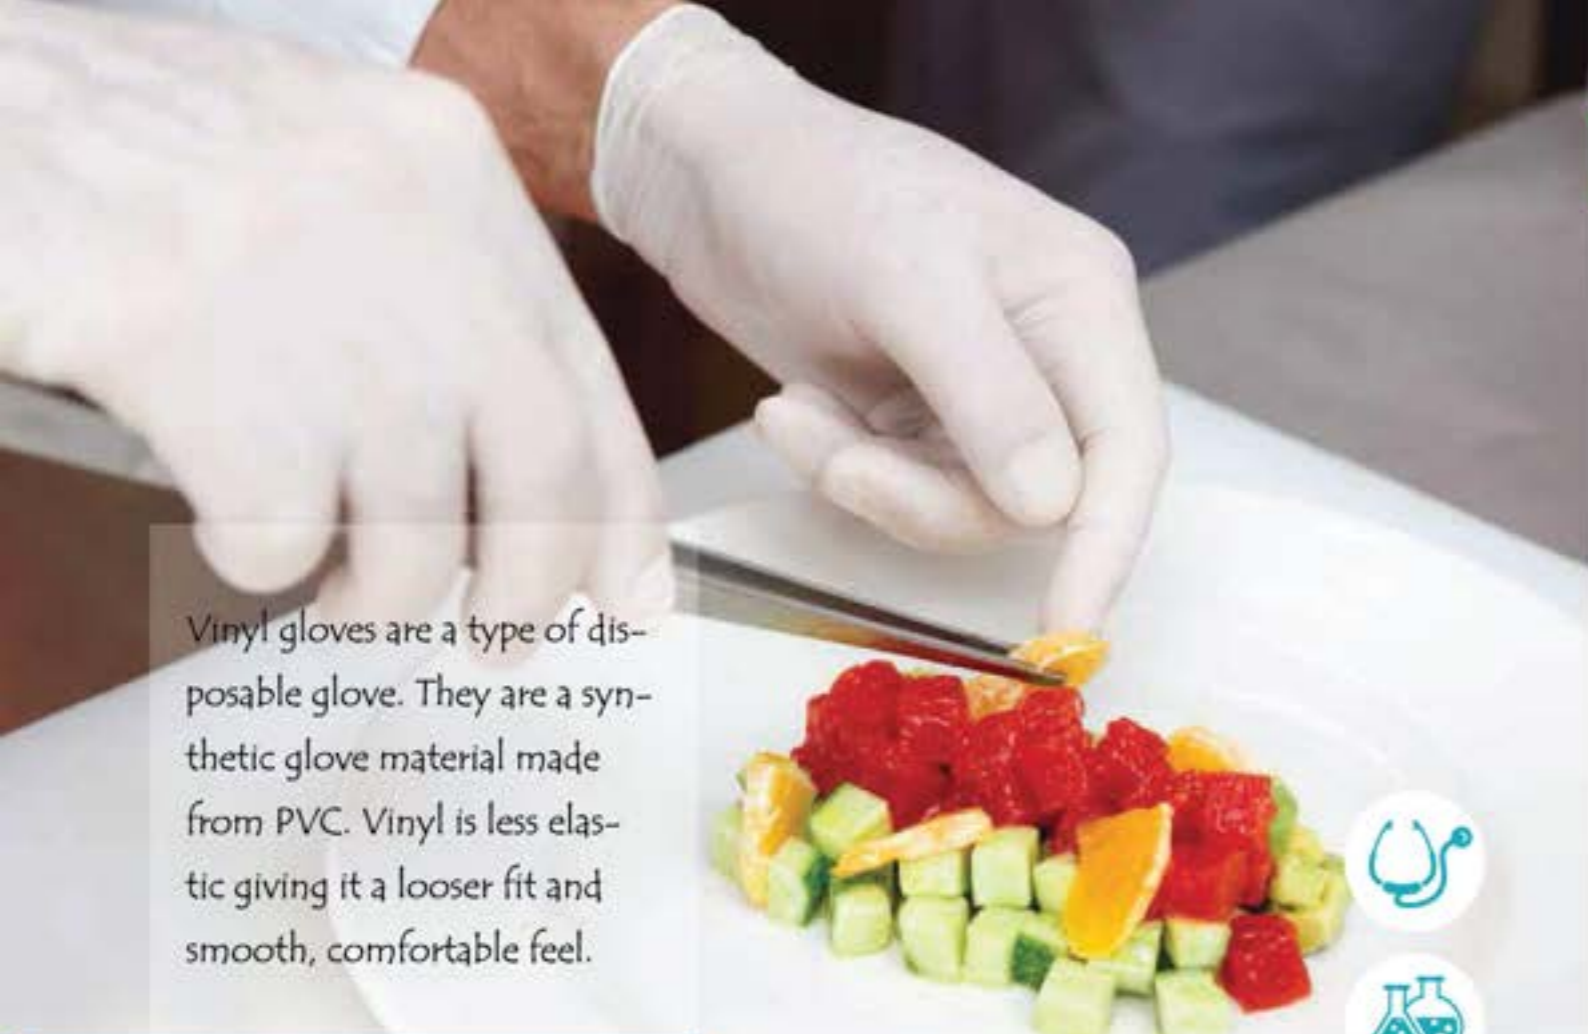

Vinyl gloves are a type of disposable glove. They are a synthetic glove material made from PVC. Vinyl is less elastic giving it a looser fit and smooth, comfortable feel.